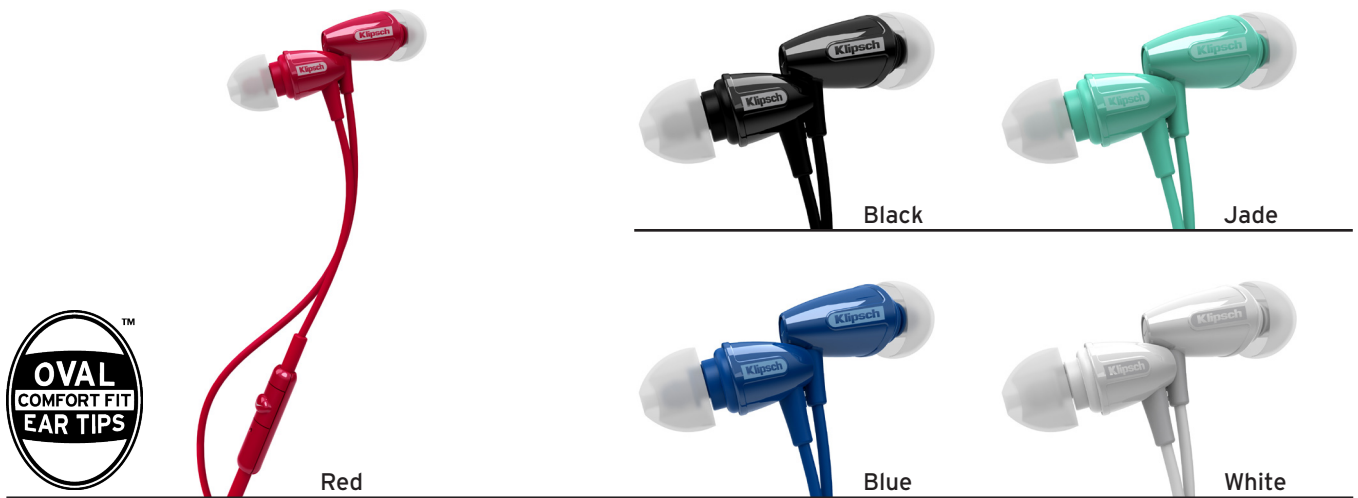

S3m

UNIVERSAL HEADPHONE FOR ANY DEVICE

Specifically engineered for mobile devices, the Klipsch S3m headphones give you a front stage pass to your music collection whether you are an Apple, Android*, Windows or BlackBerry user. This is the ultimate hassle-free headphone thanks to a nifty single-button remote and mic which gives you total control of both your playlist and phone calls on virtually all of your mobile devices.

LEGENDARY KLIPSCH SOUND

No matter your device, the S3m brings the best possible sound, producing dazzling highs and lows thanks to a customized 5.8mm moving-coil driver.

PATENTED OVAL EAR TIPS

The S3m utilizes the patented Klipsch oval ear tip design making them virtually impossible to feel and perfect for long-term wear. Oval ear tips fit better, feel better and only Klipsch has them.

ALL ABOUT THE EXTRAS

The S3m comes with three pairs of different-sized oval ear tips, clothing clip, a carrying case and 2-year warranty.

FUNCTIONALITY

Using the S3m's one-button remote and microphone, it is possible to:

- Answer/end calls
- Play/pause
- Track forward/track back

*To enable complete functionality of your S3m headset on Android, please download the free Klipsch Control App.

SPECIFICATIONS	S3m
Style	In-ear
Driver Design	Dynamic Moving Coil Micro Speaker
Driver Components	Full Range KG 15
Driver Diameter	5.8mm
Mic/Remote	Single button remote and mic
Frequency Response	12Hz-18kHz
Sensitivity (1mW)	106dB
Impedance (1kHz)	18 ohms
Noise Isolation	-16dB
Input Connections	3.5mm
Weight	11 grams
Colors	Black, White, Red, Blue, Jade
Dimensions (Packaging)	6.5" H x 2.75" W x 1.375" D