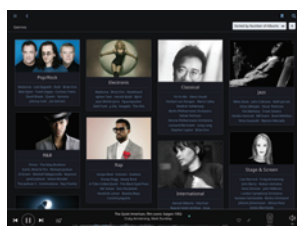

# nucleus by roon

- Manages your music stored on USB hard drives, NAS, and streamed content from TIDAL
- Runs Roon OS and is controlled by the Roon Remote apps for iPad, iPhone, macOS, Android, and Windows
- Streams music to USB, Sonos®, AirPlay®, Roon Ready™, and many other audio devices
- Silent design with no fans or moving parts
- Requires a Roon subscription

Nucleus is the center of your Roon music system. It's the housekeeper, the traffic cop, and the brain that takes care of the music in your life. Using Nucleus, Roon manages all your music – on hard drives, NAS, and streaming content – and allows you to play it on all the audio devices around your home. Nucleus is the best way to run Roon at any price.

Just plug Nucleus into your network, connect your hard drives, download Roon remote apps (iOS, Android, macOS, Windows) and you'll be ready to play music using a wide variety of audio devices, including AirPlay, Sonos, Roon Ready, Devialet, KEF, Meridian, Squeezebox, and a huge variety of USB DACs.

Aside from being a powerful, fanless music server, what sets Nucleus apart is that it's powered by Roon OS – a fast and lightweight operating system optimized to do just one thing: browse and play music. Roon is a multi-room, multi-user networked audio platform built to the exacting standards of audiophiles, so it offers features like bit-perfect playback, DSD and PCM upsampling, multichannel playback, and signal path display.