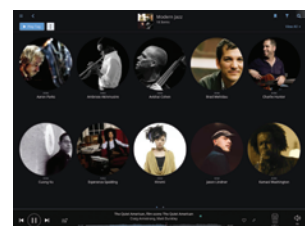

# nucleus by roon

- Manages your music stored on USB hard drives, NAS, and streamed content from TIDAL
- Runs Roon OS and is controlled by the Roon Remote apps for iPad, iPhone, macOS, Android, and Windows
- Streams music to USB, Sonos®, AirPlay®, Roon Ready™, and many other audio devices
- Silent design with no fans or moving parts
- Requires a Roon subscription

Nucleus is the center of your Roon music system. It's the housekeeper, the traffic cop, and the brain that takes care of the music in your life. Using Nucleus, Roon manages all your music – on hard drives, NAS, and streaming content – and allows you to play it on all the audio devices around your home. Nucleus is the best way to run Roon at any price.

Just plug Nucleus into your network, connect your hard drives, download Roon remote apps (iOS, Android, macOS, Windows) and you'll be ready to play music using a wide variety of audio devices, including AirPlay, Sonos, Roon Ready, Devialet, KEF, Meridian, Squeezebox, and a huge variety of USB DACs.

Aside from being a powerful, fanless music server, what sets Nucleus apart is that it's powered by Roon OS – a fast and lightweight operating system optimized to do just one thing: browse and play music. Roon is a multi-room, multi-user networked audio platform built to the exacting standards of audiophiles, so it offers features like bit-perfect playback, DSD and PCM upsampling, multichannel playback, and signal path display.