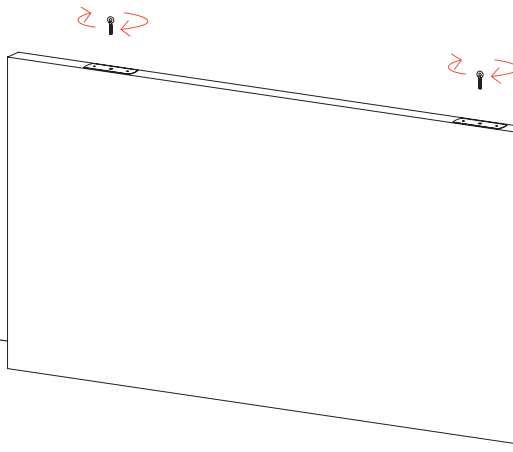

Not Included

1