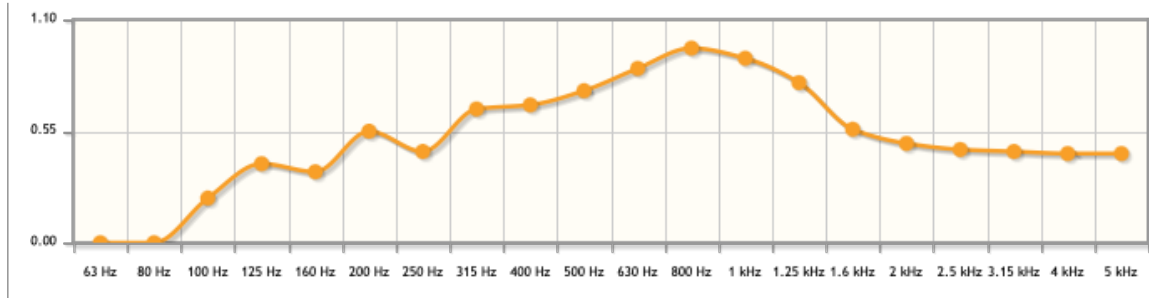

Graph

Main Info

Ref: U99900

EAN13: 5699999999900

HS-Code: 0

Dimensions: 27.4 x 23.8 x 1.6 in

Scratch Resistance: No

Washable: No

Performance

Functionality: Absorption

Absorption Frequency: Medium

alpha with Shape Indicators: 0.9

NRC: 0.000

Fire Rate US: B

Shipping

Units Per Box: 8 boxes

Raw Materials

Material: Fabric, Foam

Fabric Type: Microsuede

Foam Type: Tech

Design

Fabric Color: Beige

Installation

Place: Wall, Ceiling

Fixing Type: Glued, Adhesive

Technical File