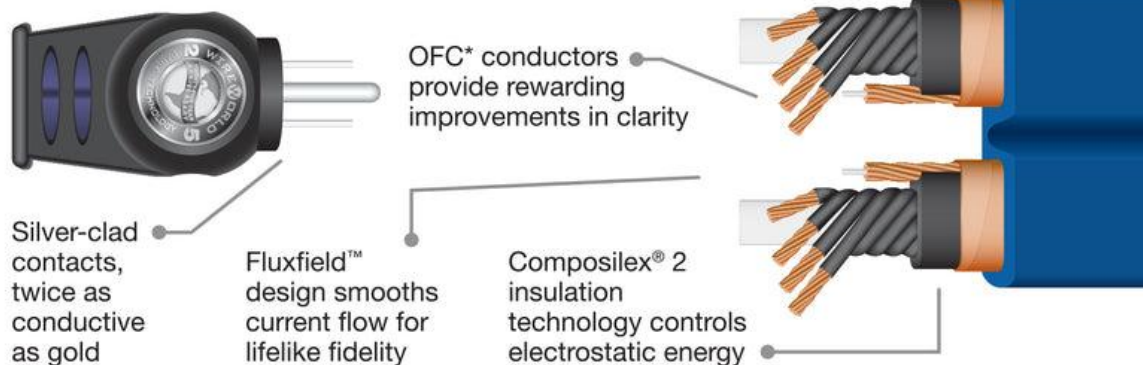

## CABLE TECHNOLOGY

**Stratus 7 Power Conditioning Cords:** A perfect choice for entry level music and AV systems, Stratus 7 OFC power cable makes surprising improvements in clarity and dynamic impact. This high-end 12 AWG power cord features Wireworld's proprietary Fluxfield design with COMPOSILEX 2 insulation that absorbs noise, and dual shields that eliminate electromagnetic interference. Flexible flat design bends and coils easily. Standard cable includes Globe-Grip plugs on AC and 15-Amp IEC ends. Unlike other types of audio cables, with power cords longer lengths equals better performance.

Purely dynamic, designed to absorb noise and block interference, Wireworld's innovative Fluxfield™ power cords designs feature ultra-quiet COMPOSILEX insulation for surprisingly vivid sound and imaging. Unlike all other audiophile power cords, Wireworld's power conditioning cables were developed through direct comparisons to battery power, the ultimate in sonic and visual purity. Their elegant plugs feature silver-clad contacts, for the quietest and lowest loss connections available.

### Stratus™ 7 Power Conditioning Cord

*Innovative designs connecting passion with technology*

\*Oxygen-Free Copper