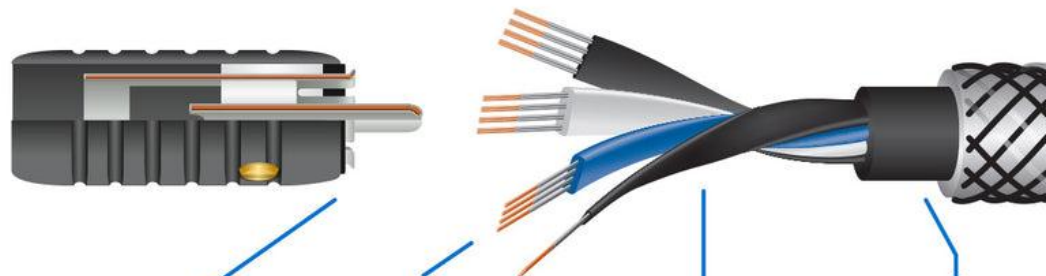

WIREWORLD®

CABLE TECHNOLOGY

Silver Eclipse 8: Just below Gold Eclipse 8 in its preservation of sonic textures and image focus, Silver Eclipse 8 is the cable for listeners who demand high resolution, pristine tone quality and lifelike dynamics from their high-end component systems. Ohno Continuous Cast 7N silver-clad copper conductors enhance resolution. The Wireworld Silver Eclipse 8 features XLR or RCA cable terminations.

Silver Eclipse™ 8

Audio Interconnect Cable

Innovative designs connecting passion with technology

Patented* Silver-Tube™ plug with silicone ring for the best connections

18ga. OCC-7N** Silver-clad copper conductors for vibrant sonic textures and tactile imaging