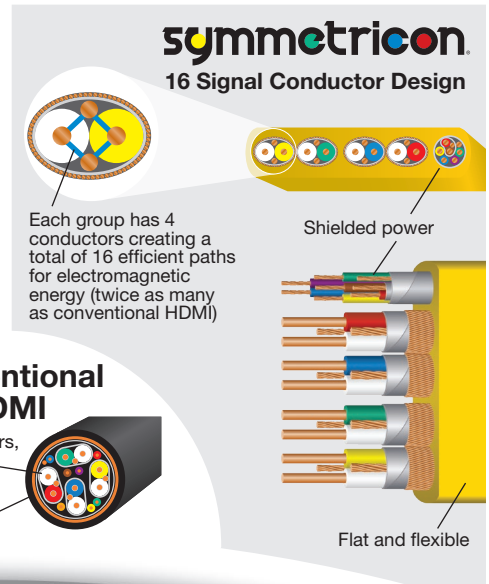

© 2013 Wireworld, Inc.

WIREWORLD®
CABLE TECHNOLOGY

Engineered for Reality™

EVERYTHING YOU NEED TO KNOW AT WWW.WIREWORLDCABLE.COM