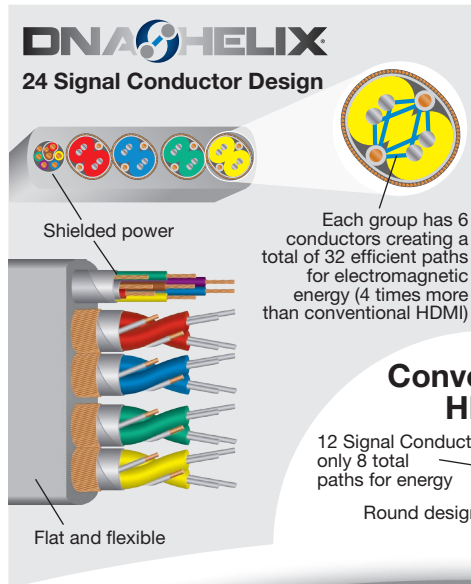

© 2013 Wireworld, Inc.

WIREWORLD®
CABLE TECHNOLOGY

Engineered for Reality™

EVERYTHING YOU NEED TO KNOW AT WWW.WIREWORLDCABLE.COM