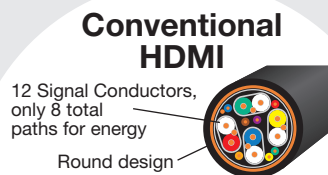

© 2013 Wireworld, Inc.

WIREWORLD®
CABLE TECHNOLOGY

Engineered for Reality™

EVERYTHING YOU NEED TO KNOW AT WWW.WIREWORLDCABLE.COM